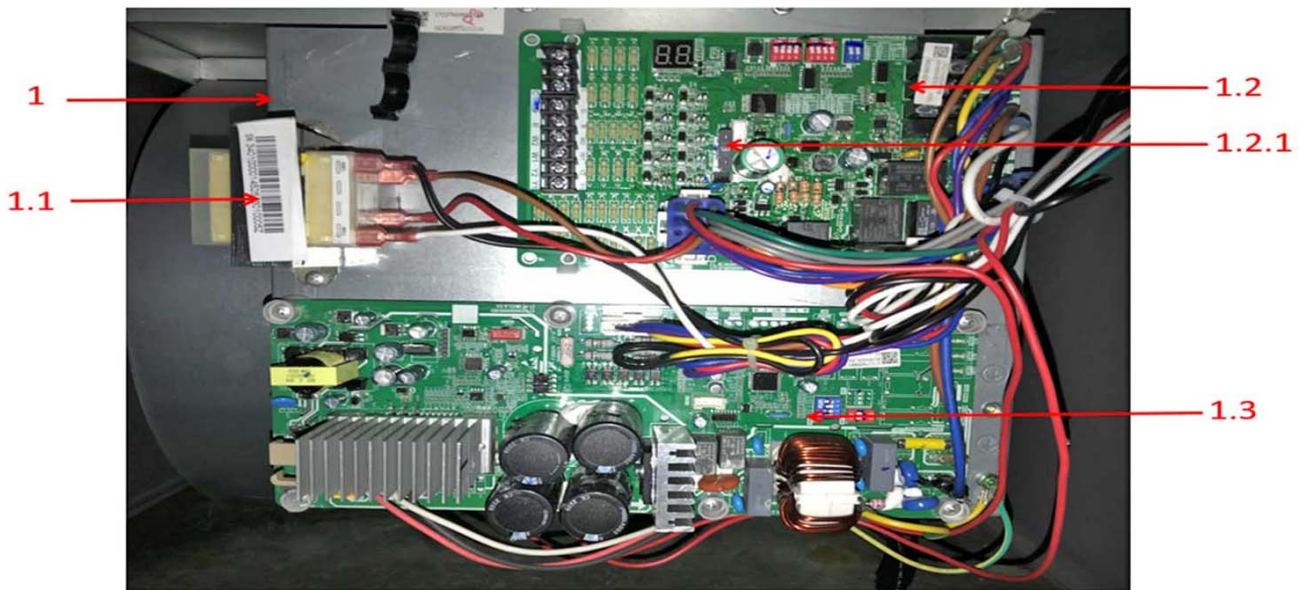

Model:
Brand:

MGV80M100C5A
MIDEA

EX_ID	Part Code	Part Name(EN)	Part Name(local)
1	17227600001584	Electrical Control Box Assembly	E-part box assembly
1.1	11203103000197	Linear Transformer	Linear Transformer