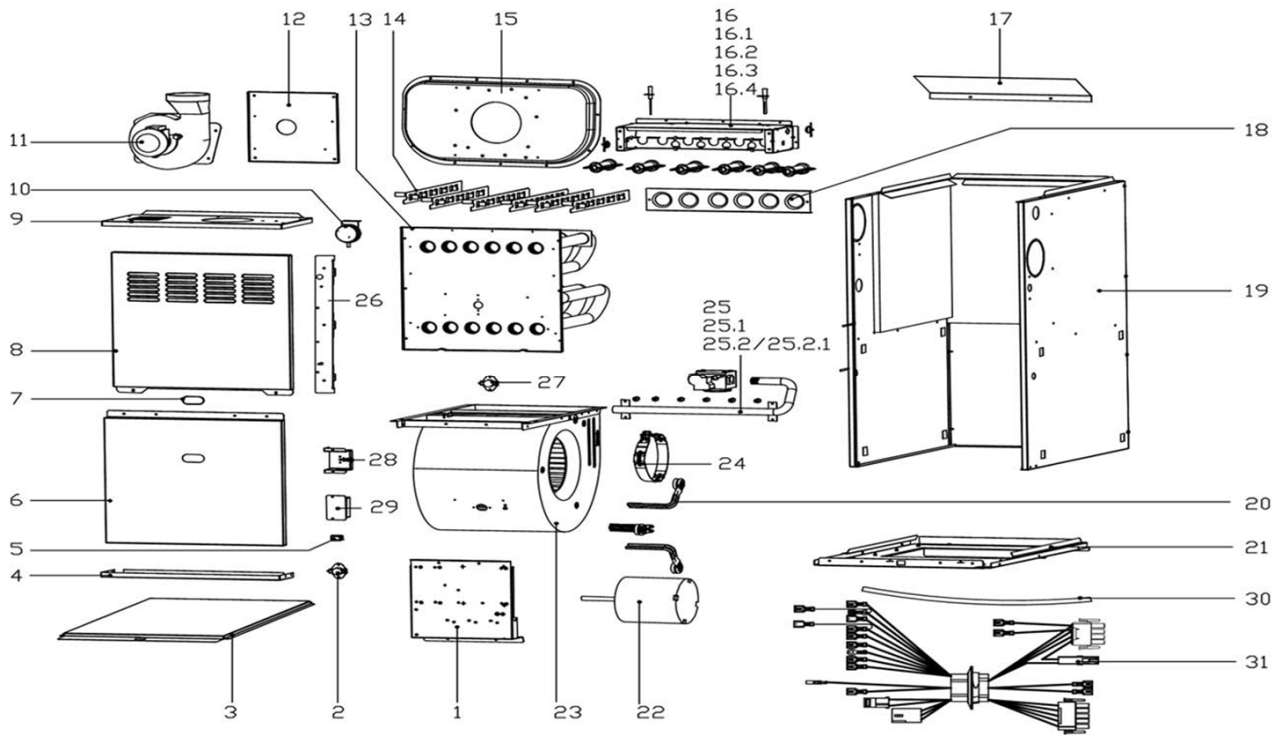

Model:
Brand:

MGV80M100C5A
MIDEA

EX_ID	Part Code	Part Name(EN)	Part Name(local)
1	17227600001584	Electrical Control Box Assembly	E-part box assembly
1.1	11203103000197	Linear Transformer	Linear Transformer