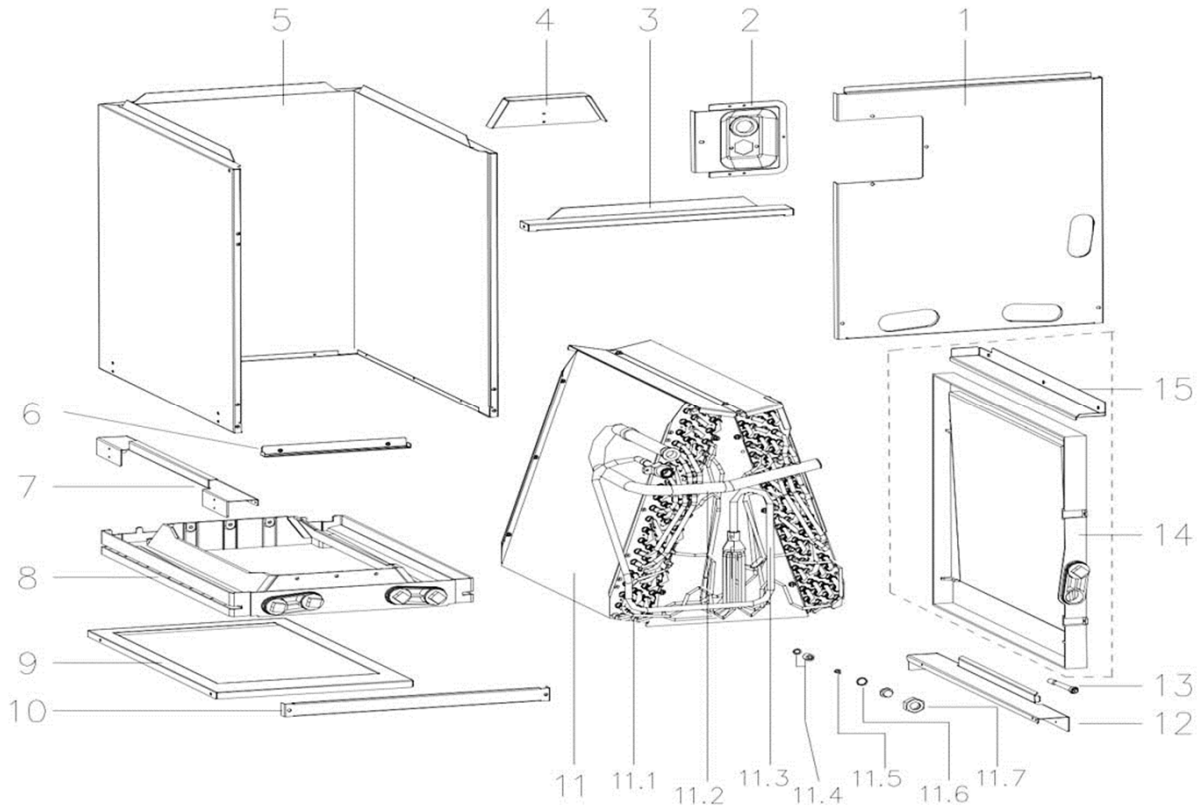

Code: 22023011005257
 Model: MCPM3036BNTH
 Brand: MIDEA
 Order: 62249-L6599302

EX_ID	Part Code	Part Name(EN)	Qty
1	12223000A03169	Side panel assembly	1.00
2	12223000002157	Cover plate ass'y	1.00
3	12223000002102	Top support strip	1.00
4	12223000001979	Fixing board	1.00
5	12223000002370	Chassis assembly	1.00
6	12223000001948	Drain pan baffle	1.00
7	12223000002120	Drain pan right support board	1.00
8	12123000000102	Drainage pan assembly	1.00
9	12223000012028	Fixing board	1.00
10	12223000002106	Bottom support strip	1.00
11	15823000A04877	Evaporator ass'y	1.00
11.1	15823000006463	Evaporator	2.00
11.2	15223000A00046	Evaporator output pipe assembly	1.00
11.3	15423000A01496	Evaporator input pipe assembly	1.00
11.3	15423000A01519	Evaporator input pipe assembly	1.00
11.6	12100901000010	Sealing ring	1.00
12	12223000002115	Drainage pan supporting board	1.00
14	12123000000105	Drainage pan assembly	1.00
15	12223000002117	Drain pan fixing block	1.00