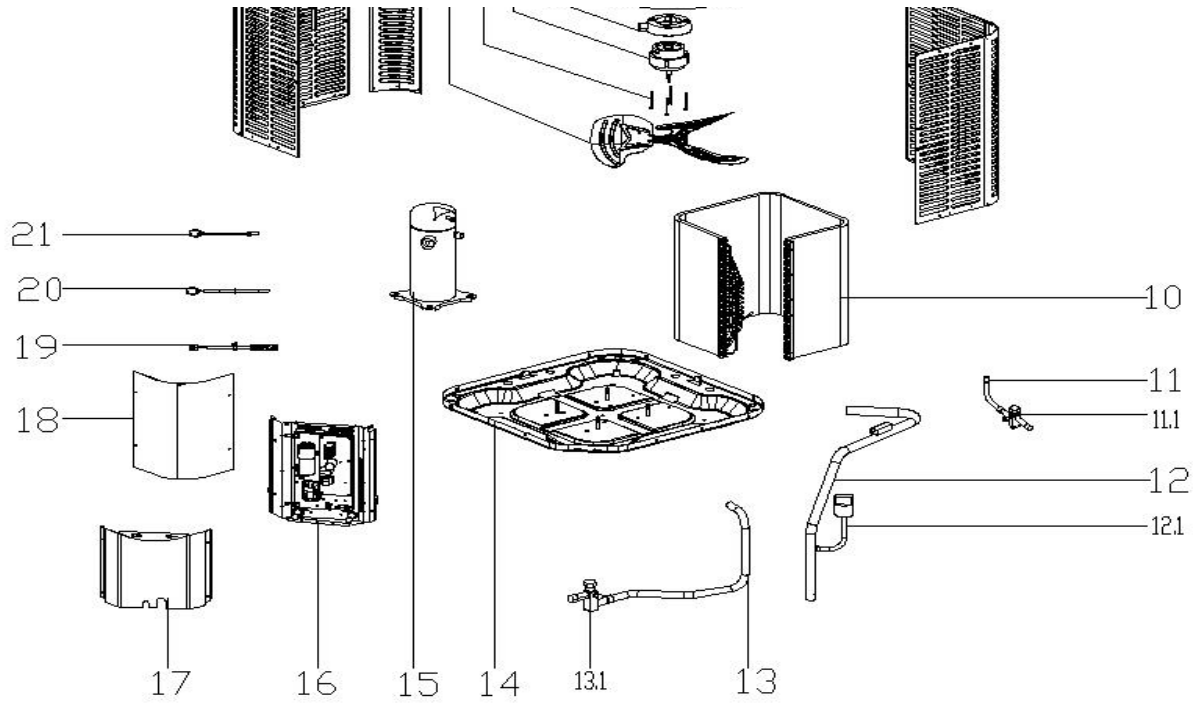

# Exploded View

MOVA48CN1M152L

EX_ID	Spare Parts Code	Part Name(EN)	Qty.
3	12200104000038	Fan	1
4	11301805000012	Motor Mounting bolt	4
5	11002015015328	Brushless DC Motor	1
6	12123000000464	Motor installation board ass'y	1
7	12227700003729	Top cover	1
8	11301002000001	Stainless steel bolts	8
9	12223000001094	Top cover assembly	1
10	15823000000982	Condenser ass'y	1
11	15423000003178	Stop valve ass'y	1
11.1	15500206000018	Block valve	1
12	15423000005738	Discharge pipe ass'y	1
12.1	17400516000032	Pressure switch	1
13	15423000001316	Stop valve ass'y	1
13.1	15500206000017	Block valve	1
14	12223000005894	Base assembly	1
15	11102010001185	Fixed Speed Scroll compressor	1
16	17223000008823	E-part box assembly	1
16.1	12223000015849	Installation plate of electric parts subassembly	1
16.2	17123000A03565	Outdoor main control board assembly	1
16.3	17400103000133	Capacitor	1
16.4	11203502000032	AC contactor	1
17	12223000016090	Side panel assembly	1
18	12223000A05994	Side panel assembly	1
19	17400513003814	Discharge Temperature switch	1
20	11201007000073	Room Temperature Sensor	1
21	11201007000136	Pipe Temperature Sensor	1