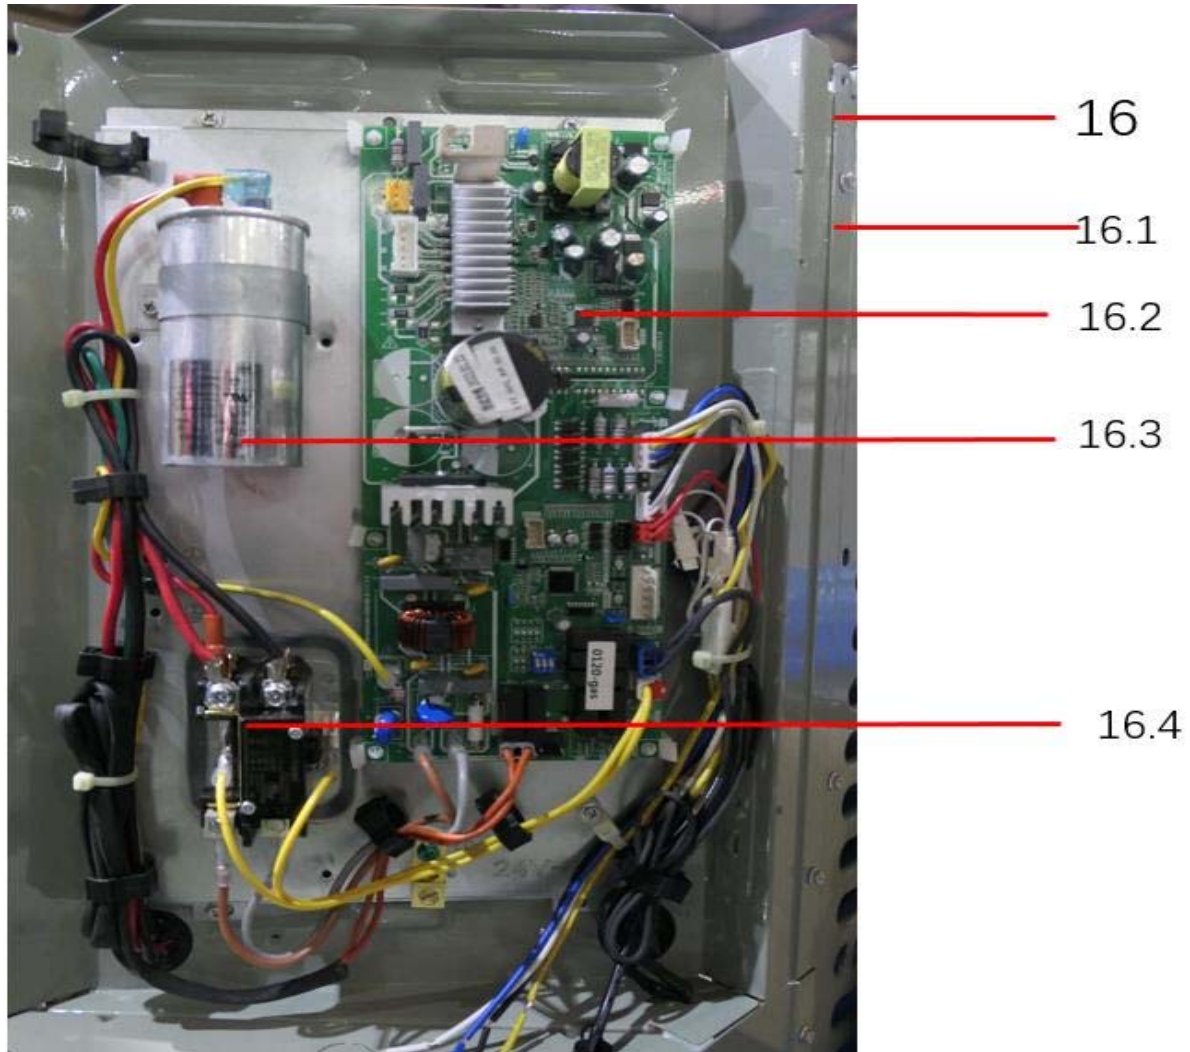

# Exploded View

MOVA48CN1M152L

EX_ID	Spare Parts Code	Part Name(EN)	Qty.
3	12200104000038	Fan	1
4	11301805000012	Motor Mounting bolt	4
5	11002015015328	Brushless DC Motor	1
6	12123000000464	Motor installation board ass'y	1
7	12227700003729	Top cover	1
8	11301002000001	Stainless steel bolts	8
9	12223000001094	Top cover assembly	1
10	15823000000982	Condenser ass'y	1
11	15423000003178	Stop valve ass'y	1
11.1	15500206000018	Block valve	1
12	15423000005738	Discharge pipe ass'y	1
12.1	17400516000032	Pressure switch	1
13	15423000001316	Stop valve ass'y	1
13.1	15500206000017	Block valve	1
14	12223000005894	Base assembly	1
15	11102010001185	Fixed Speed Scroll compressor	1
16	17223000008823	E-part box assembly	1
16.1	12223000015849	Installation plate of electric parts subassembly	1
16.2	17123000A03565	Outdoor main control board assembly	1
16.3	17400103000133	Capacitor	1
16.4	11203502000032	AC contactor	1
17	12223000016090	Side panel assembly	1
18	12223000A05994	Side panel assembly	1
19	17400513003814	Discharge Temperature switch	1
20	11201007000073	Room Temperature Sensor	1
21	11201007000136	Pipe Temperature Sensor	1