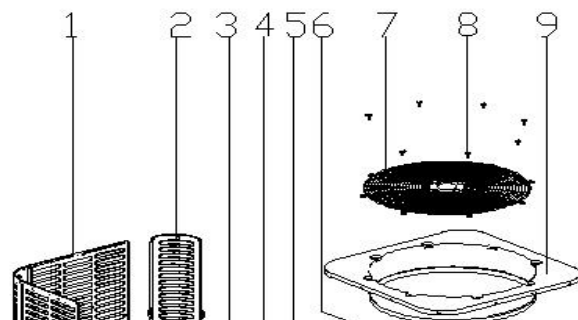

# Exploded View

MOVA48CN1M152L

EX_ID	Spare Parts Code	Part Name(EN)	Qty.
3	12200104000038	Fan	1
4	11301805000012	Motor Mounting bolt	4
5	11002015015328	Brushless DC Motor	1
6	12123000000464	Motor installation board ass'y	1
7	12227700003729	Top cover	1
8	11301002000001	Stainless steel bolts	8
9	12223000001094	Top cover assembly	1
10	15823000000982	Condenser ass'y	1
11	15423000003178	Stop valve ass'y	1
11.1	15500206000018	Block valve	1
12	15423000005738	Discharge pipe ass'y	1
12.1	17400516000032	Pressure switch	1
13	15423000001316	Stop valve ass'y	1
13.1	15500206000017	Block valve	1
14	12223000005894	Base assembly	1
15	11102010001185	Fixed Speed Scroll compressor	1
16	17223000008823	E-part box assembly	1
16.1	12223000015849	Installation plate of electric parts subassembly	1
16.2	17123000A03565	Outdoor main control board assembly	1
16.3	17400103000133	Capacitor	1
16.4	11203502000032	AC contactor	1
17	12223000016090	Side panel assembly	1
18	12223000A05994	Side panel assembly	1
19	17400513003814	Discharge Temperature switch	1
20	11201007000073	Room Temperature Sensor	1
21	11201007000136	Pipe Temperature Sensor	1