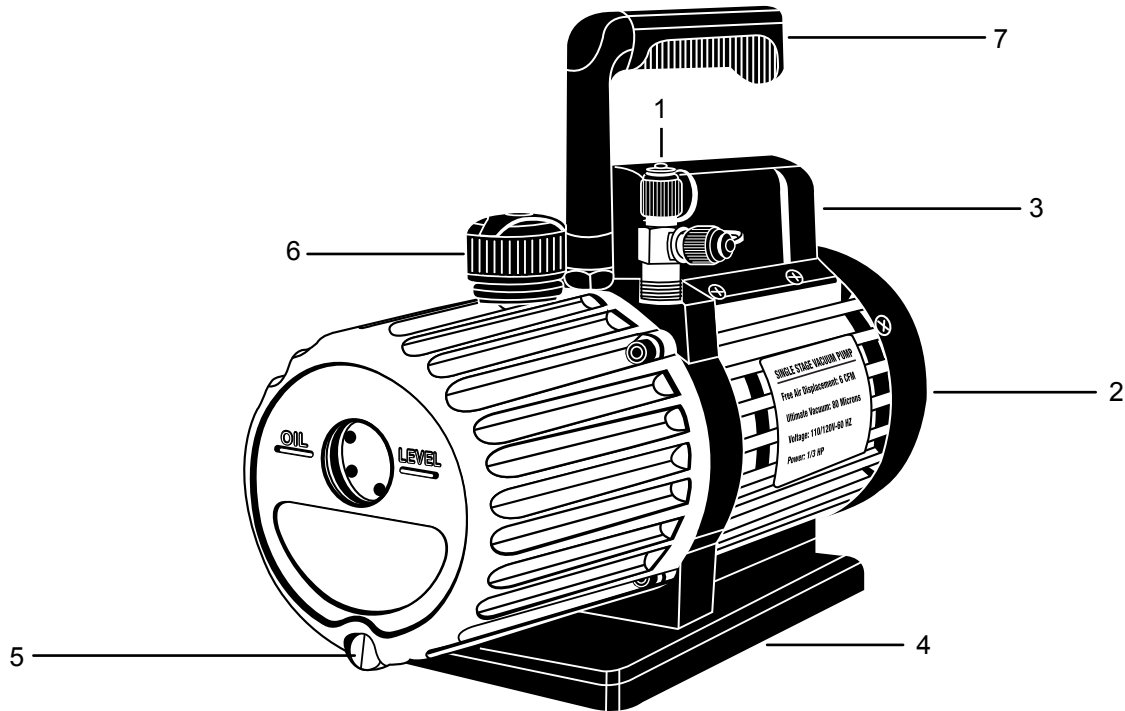

Mastercool[®] Inc.
"World Class Quality"

**6 CFM, SINGLE STAGE
VACUUM PUMP**

**REPAIRABLE PARTS BREAKDOWN
(90066-B)**

REF. #	DESCRIPTION	PART #
1.	T-FITTING	90052-31
2.	FAN COVER	90066-B-FC
3.	ON/OFF SWITCH	90066-B-SW
4.	BASE PLATE	90066-B-BP
5.	OIL DRAIN FITTING WITH O-RINGS	90062-B-28
6.	EXHAUST FITTING	90066-10-B
7.	HANDLE	90062-B-H