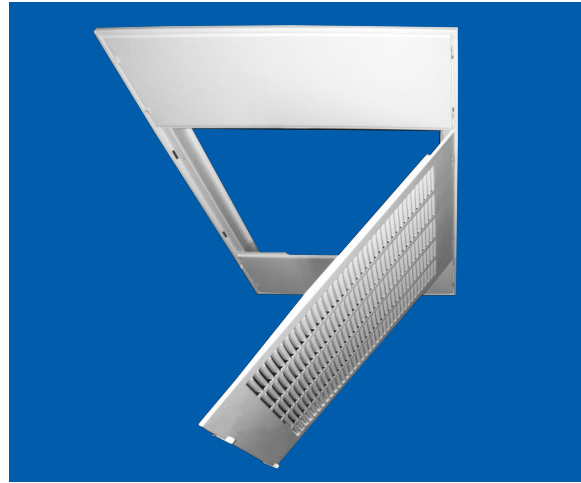

Model ACD2440 Shown Closed

Model ACD2440 Shown Open

MODEL	DESCRIPTION	PACKAGE
ACD2440L	24 x 40	1
ACD2446L	24 x 46	1
ACD2452L	24 x 52	1
ACD2460L	24 x 60	1

MODEL	DESCRIPTION	PACKAGE
ACD2440S	24 x 40	1
ACD2446S	24 x 46	1
ACD2452S	24 x 52	1
ACD2460S	24 x 60	1

## ACD2440 Series

- ❖ Designed for ceiling or sidewall access panel application
- ❖ Access only (solid) - Service/Return air (louvered)
- ❖ Heavy gauge steel and sturdy steel case is enframed to accept standard 20" x 20" x 1" filter (not included)
- ❖ Top mounted with hooks and bottom latched face
- ❖ 1/2" louvered spaced in dual angular formation for higher strength and maximum free area
- ❖ Easy install and maintenance
- ❖ White powder coat finish

MODEL ACD2440L Shown

MODEL	DESCRIPTION	Drywall Opening	Frame Dimensions	Access Clearance	Outside Frame Dimensions
ACD2440L	Louvered	24" x 40"	23 5/8" x 39 5/8"	22 5/8" x 38 5/8"	26 1/2" x 42 1/2"
ACD2440S	Solid	24" x 40"	23 5/8" x 39 5/8"	22 5/8" x 38 5/8"	26 1/2" x 42 1/2"
ACD2446L	Louvered	24" x 46"	23 5/8" x 45 5/8"	22 5/8" x 44 5/8"	26 1/2" x 48 1/2"
ACD2446S	Solid	24" x 46"	23 5/8" x 45 5/8"	22 5/8" x 44 5/8"	26 1/2" x 48 1/2"
ACD2452L	Louvered	24" x 52"	23 5/8" x 51 5/8"	22 5/8" x 50 5/8"	26 1/2" x 54 1/2"
ACD2452S	Solid	24" x 52"	23 5/8" x 51 5/8"	22 5/8" x 50 5/8"	26 1/2" x 54 1/2"
ACD2460L	Louvered	24" x 60"	23 5/8" x 59 5/8"	22 5/8" x 58 5/8"	26 1/2" x 62 1/2"
ACD2460S	Solid	24" x 60"	23 5/8" x 59 5/8"	22 5/8" x 58 5/8"	26 1/2" x 62 1/2"