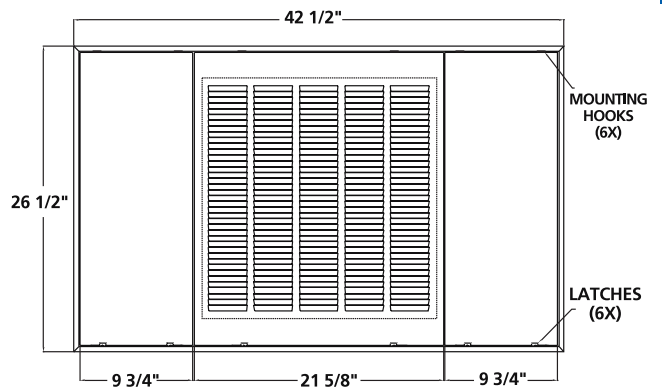

Model ACD2440 Shown Closed

Model ACD2440 Shown Open

MODEL	DESCRIPTION	PACKAGE
ACD2440L	24 x 40	1
ACD2446L	24 x 46	1
ACD2452L	24 x 52	1
ACD2460L	24 x 60	1

MODEL	DESCRIPTION	PACKAGE
ACD2440S	24 x 40	1
ACD2446S	24 x 46	1
ACD2452S	24 x 52	1
ACD2460S	24 x 60	1

## ACD2440 Series

- ❖ Designed for ceiling or sidewall access panel application
- ❖ Access only (solid) - Service/Return air (louvered)
- ❖ Heavy gauge steel and sturdy steel case is enframed to accept standard 20" x 20" x 1" filter (not included)
- ❖ Top mounted with hooks and bottom latched face
- ❖ 1/2" louvered spaced in dual angular formation for higher strength and maximum free area
- ❖ Easy install and maintenance
- ❖ White powder coat finish

MODEL ACD2440L Shown

MODEL	DESCRIPTION	Drywall Opening	Frame Dimensions	Access Clearance	Outside Frame Dimensions
ACD2440L	Louvered	24" x 40"	23 5/8" x 39 5/8"	22 5/8" x 38 5/8"	26 1/2" x 42 1/2"
ACD2440S	Solid	24" x 40"	23 5/8" x 39 5/8"	22 5/8" x 38 5/8"	26 1/2" x 42 1/2"
ACD2446L	Louvered	24" x 46"	23 5/8" x 45 5/8"	22 5/8" x 44 5/8"	26 1/2" x 48 1/2"
ACD2446S	Solid	24" x 46"	23 5/8" x 45 5/8"	22 5/8" x 44 5/8"	26 1/2" x 48 1/2"
ACD2452L	Louvered	24" x 52"	23 5/8" x 51 5/8"	22 5/8" x 50 5/8"	26 1/2" x 54 1/2"
ACD2452S	Solid	24" x 52"	23 5/8" x 51 5/8"	22 5/8" x 50 5/8"	26 1/2" x 54 1/2"
ACD2460L	Louvered	24" x 60"	23 5/8" x 59 5/8"	22 5/8" x 58 5/8"	26 1/2" x 62 1/2"
ACD2460S	Solid	24" x 60"	23 5/8" x 59 5/8"	22 5/8" x 58 5/8"	26 1/2" x 62 1/2"