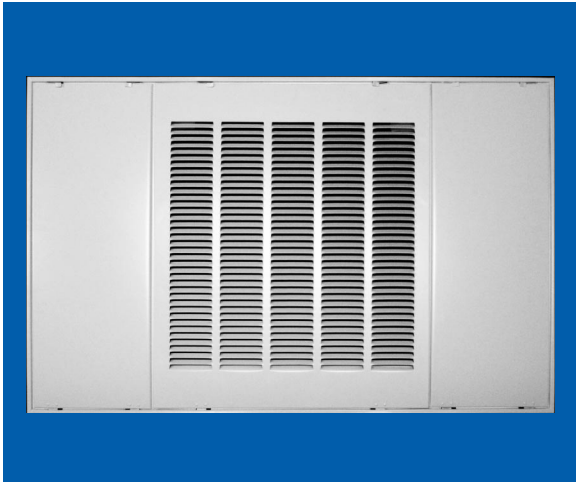

Model ACD2440 Shown Closed

Model ACD2440 Shown Open

MODEL	DESCRIPTION	PACKAGE
ACD2440L	24 x 40	1
ACD2446L	24 x 46	1
ACD2452L	24 x 52	1
ACD2460L	24 x 60	1

MODEL	DESCRIPTION	PACKAGE
ACD2440S	24 x 40	1
ACD2446S	24 x 46	1
ACD2452S	24 x 52	1
ACD2460S	24 x 60	1

## ACD2440 Series

- ❖ Designed for ceiling or sidewall access panel application
- ❖ Access only (solid) - Service/Return air (louvered)
- ❖ Heavy gauge steel and sturdy steel case is enframed to accept standard 20" x 20" x 1" filter (not included)
- ❖ Top mounted with hooks and bottom latched face
- ❖ 1/2" louvered spaced in dual angular formation for higher strength and maximum free area
- ❖ Easy install and maintenance
- ❖ White powder coat finish

MODEL ACD2440L Shown

MODEL	DESCRIPTION	Drywall Opening	Frame Dimensions	Access Clearance	Outside Frame Dimensions
ACD2440L	Louvered	24" x 40"	23 5/8" x 39 5/8"	22 5/8" x 38 5/8"	26 1/2" x 42 1/2"
ACD2440S	Solid	24" x 40"	23 5/8" x 39 5/8"	22 5/8" x 38 5/8"	26 1/2" x 42 1/2"
ACD2446L	Louvered	24" x 46"	23 5/8" x 45 5/8"	22 5/8" x 44 5/8"	26 1/2" x 48 1/2"
ACD2446S	Solid	24" x 46"	23 5/8" x 45 5/8"	22 5/8" x 44 5/8"	26 1/2" x 48 1/2"
ACD2452L	Louvered	24" x 52"	23 5/8" x 51 5/8"	22 5/8" x 50 5/8"	26 1/2" x 54 1/2"
ACD2452S	Solid	24" x 52"	23 5/8" x 51 5/8"	22 5/8" x 50 5/8"	26 1/2" x 54 1/2"
ACD2460L	Louvered	24" x 60"	23 5/8" x 59 5/8"	22 5/8" x 58 5/8"	26 1/2" x 62 1/2"
ACD2460S	Solid	24" x 60"	23 5/8" x 59 5/8"	22 5/8" x 58 5/8"	26 1/2" x 62 1/2"