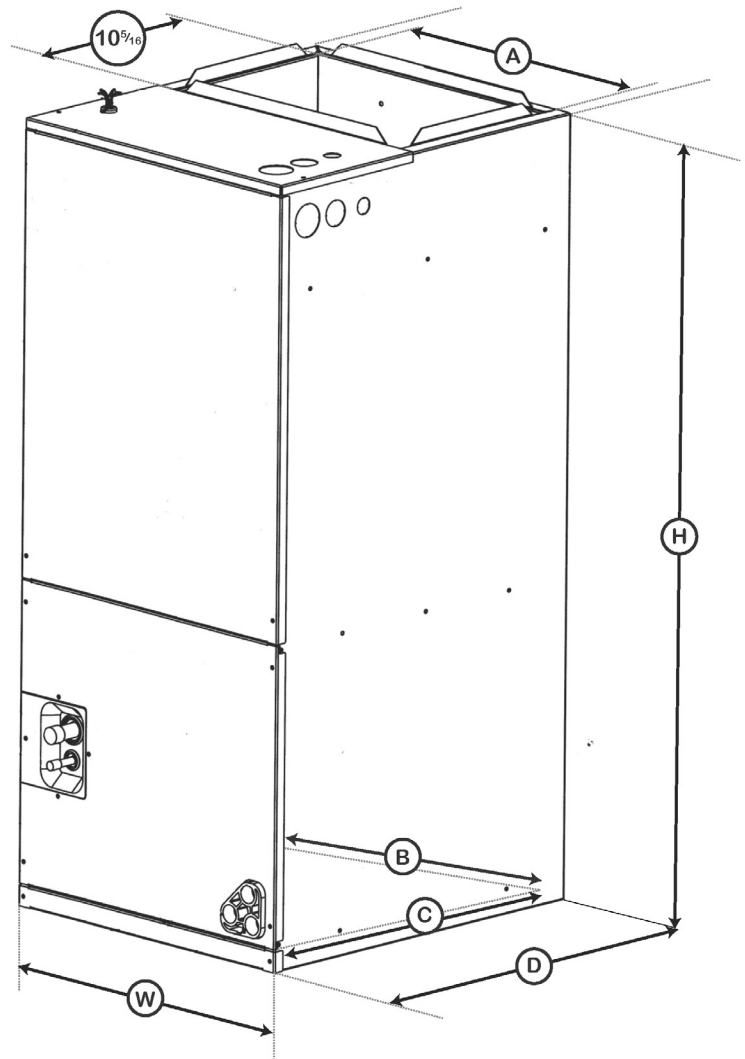

MVA 14 SEER Multi Positional Heat Pump Air Handler

R410A AIR HANDLER DIMENSIONAL DATA 5/10/16

- Painted Galvanized Steel Cabinet
- Steel Cabinet
- 500 Hour Salt Spray Test
- Blower and Coil Easy Slide Out
- Fourway Convertible
- Three Speed Motor

Model Unit	With "W"	Depth "D"	Height "H"	Supply Duct "A"	Lineset Size SxL	Optional 1" Filter Size	Return Opening B x C
MVA18HWN1M13	18 1/2"	20 1/2"	41 3/8"	16"		16 x 20	14 3/4" x 19 5/8"
MVA24NIB	19 5/8"	21 5/8"	46 1/2"	20 3/4"	3/4" - 3/8"	18 x 20	16 3/8" x 20 3/4"
MVA30NIB							
MVA36HWN1M13							
MVA42NIC	22"	24"	54 1/2"	20 1/2"	7/8" - 3/8"	20 x 22	19 x 23
MVA48HWN1M13							
MVA60HWN1M13							