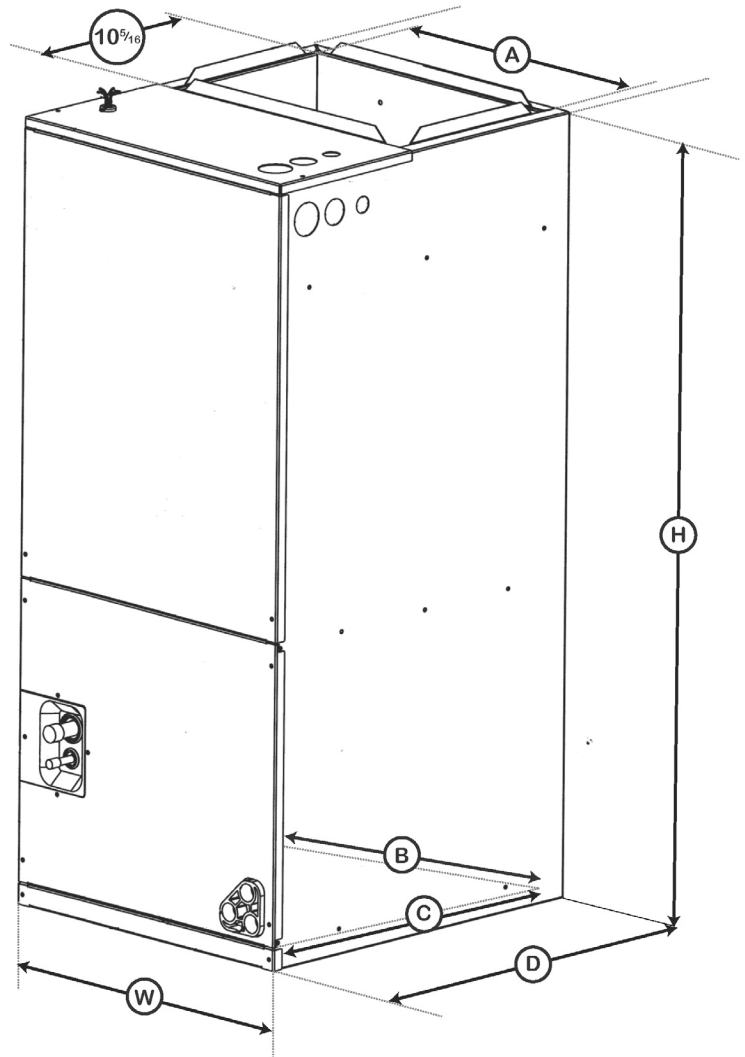

MVA 18 SEER Multi Positional Heat Pump Air Handler

R410A AIR HANDLER DIMENSIONAL DATA 5/10/16

- Painted Galvanized Steel Cabinet
- Steel Cabinet
- 500 Hour Salt Spray Test
- Blower and Coil Easy Slide Out
- Fourway Convertible
- Three Speed Motor

Model Unit	With "W"	Depth "D"	Height "H"	Supply Duct "A"	Lineset Size SxL	Optional 1" Filter Size	Return Opening B x C
MVA18HWN1M13	18 1/2"	20 1/2"	41 3/8"	16"		16 x 20	14 3/4" x 19 5/8"
MVA24NIB	19 5/8"	21 5/8"	46 1/2"	20 3/4"	3/4" - 3/8"	18 x 20	16 3/8" x 20 3/4"
MVA30NIB							
MVA36HWN1M13	22"	24"	54 1/2"	20 1/2"	7/8" - 3/8"	20 x 22	19 x 23
MVA42NIC							
MVA48HWN1M13							
MVA60HWN1M13							