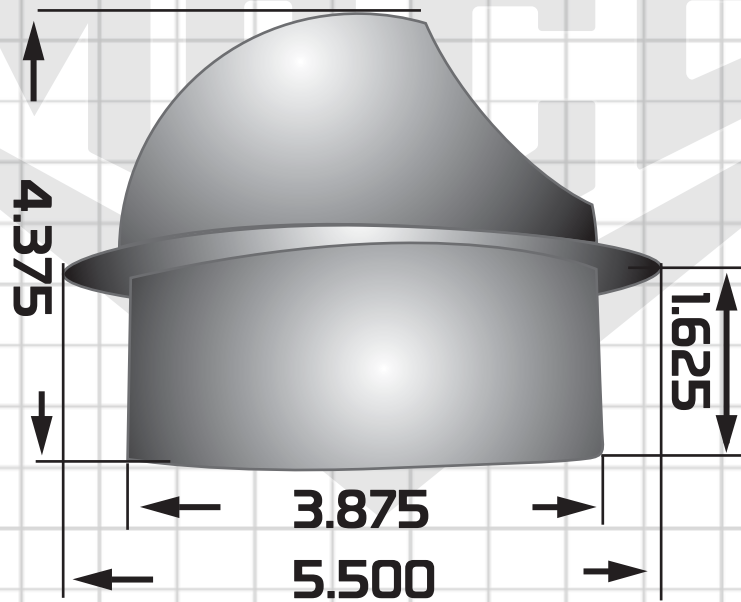

MODEL: MC 4D
EXHAUST VENT WITH DAMPER

SUBMITTAL SHEET

GENERAL METALS MFG
 2727 W, WELDON AVE.
 PHOENIX, AZ 85017
 FAX: 602.277.6039
 PHONE: 602.264.4815
 www.generalmetals.com

Top View

SIDE VIEW

NOT TO SCALE