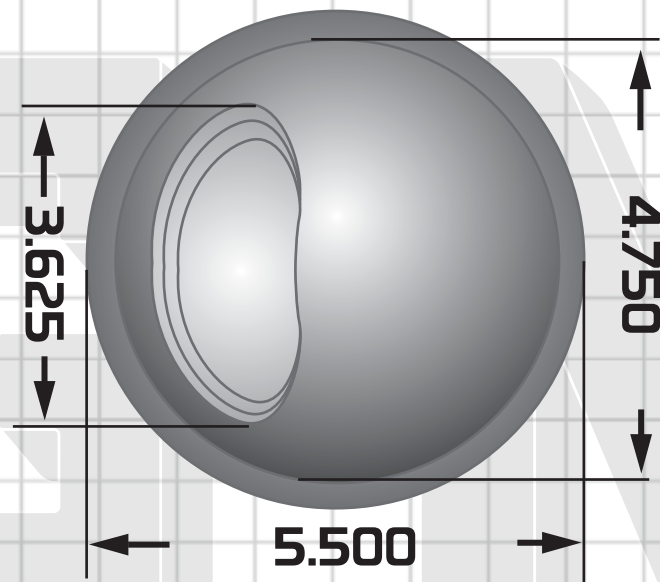

MODEL: MC 4D
EXHAUST VENT WITH DAMPER

SUBMITTAL SHEET

GENERAL METALS MFG
 2727 W, WELDON AVE.
 PHOENIX, AZ 85017
 FAX: 602.277.6039
 PHONE: 602.264.4815
 www.generalmetals.com

Top View

SIDE VIEW

NOT TO SCALE