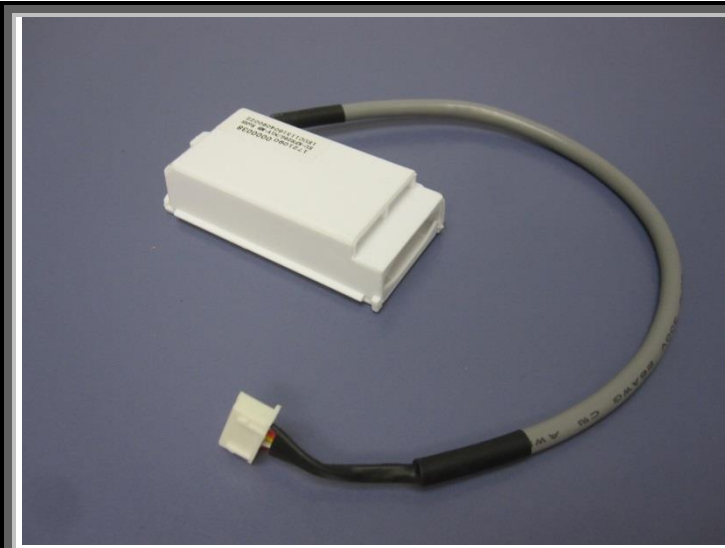

Midea America Corporation
11800 NW 100th Rd.
Medley, FL 33178

WIFIKIT20160518-001

WiFi Control Box