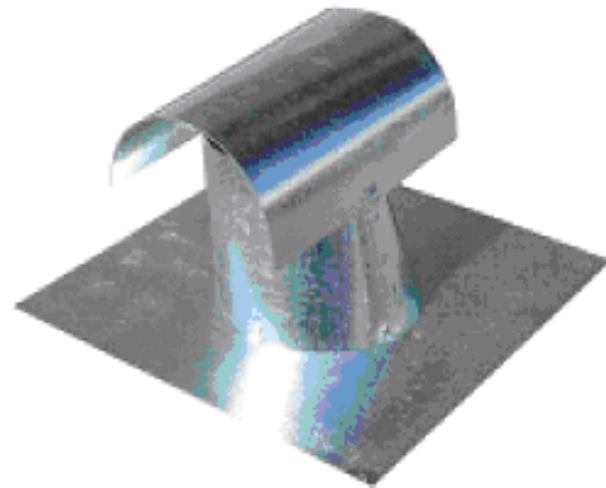

ROOF TOP VENTS

Cant Vent

Dormer Vent

Flat Vent Cap / Round Econo Flat Vent Cap

Relief Hood & Curb

Tee Top