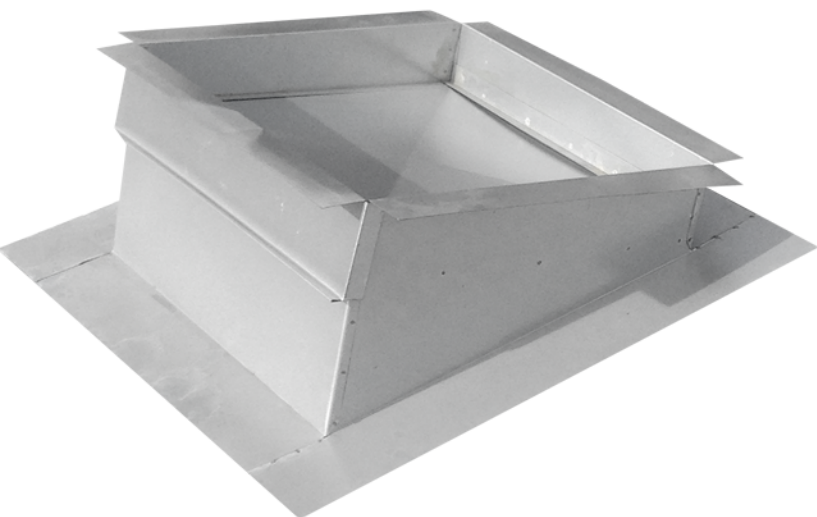

ROOF JACKS, CURBS

www.generalmetals.com

ROOF JACK

Cooler Jacks for flat 4/12 & 5/12-18" or 20" Square With Slide Damper. Will Also Accept Barometric Damper.

18" Square	20" Square
CJ 180 - Flat	CJ 200 - Flat
CJ 184 - 4/12 pitch	CJ 204 - 4/12 pitch
CJ 185 - 5/12 pitch	CJ 205 - 5/12 pitch

CURB & STAND

ITEM NUMBER	DESCRIPTION	A	B
CURB 3871 FLAT	CURB 38x71 FLAT	10	10
CURB 3871 3/12	CURB 38x71 3/12	16.5	7
CURB 3871 4/12	CURB 38x71 4/12	19.25	7
CURB 3871 5/12	CURB 38x71 5/12	21.5	7
CURB 3871 ADJ	CURB 38x71 ADJ	Varies	Varies