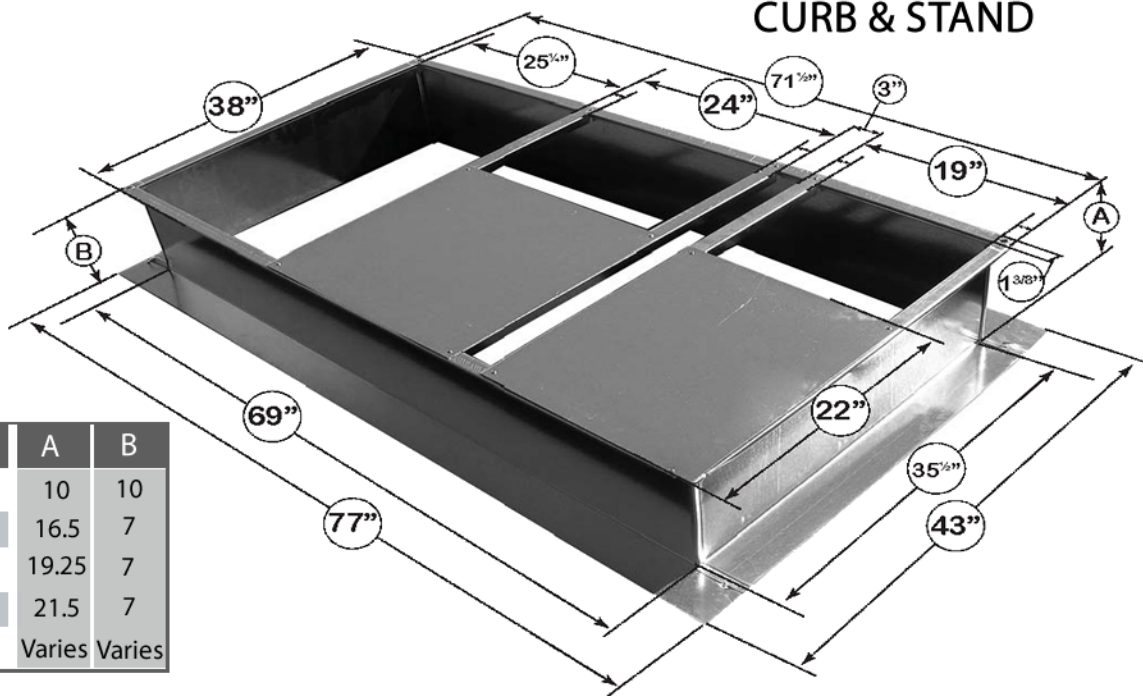

ROOF JACKS, CURBS

www.generalmetals.com

ROOF JACK

Cooler Jacks for flat 4/12 & 5/12-18" or 20" Square With Slide Damper. Will Also Accept Barometric Damper.

18" Square	20" Square
CJ 180 - Flat	CJ 200 - Flat
CJ 184 - 4/12 pitch	CJ 204 - 4/12 pitch
CJ 185 - 5/12 pitch	CJ 205 - 5/12 pitch

CURB & STAND

ITEM NUMBER	DESCRIPTION	A	B
CURB 3871 FLAT	CURB 38x71 FLAT	10	10
CURB 3871 3/12	CURB 38x71 3/12	16.5	7
CURB 3871 4/12	CURB 38x71 4/12	19.25	7
CURB 3871 5/12	CURB 38x71 5/12	21.5	7
CURB 3871 ADJ	CURB 38x71 ADJ	Varies	Varies

ITEM NUMBER	DESCRIPTION
AI STAND	ANGLE IRON STAND ADJ 1 TO 6/12

"WE DON'T FOLLOW TRENDS, WE SET THEM"