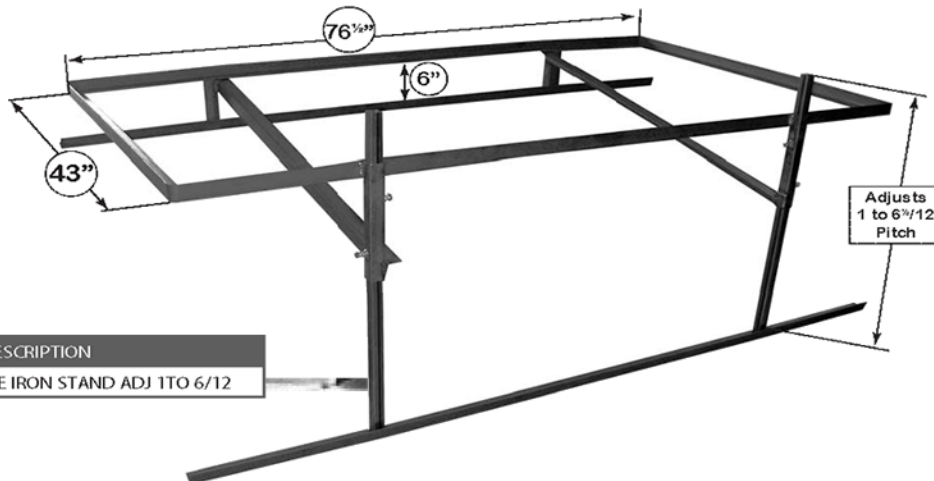

ROOF JACKS, CURBS

www.generalmetals.com

ROOF JACK

Cooler Jacks for flat 4/12 & 5/12-18" or 20" Square With Slide Damper. Will Also Accept Barometric Damper.

18" Square	20" Square
CJ 180 - Flat	CJ 200 - Flat
CJ 184 - 4/12 pitch	CJ 204 - 4/12 pitch
CJ 185 - 5/12 pitch	CJ 205 - 5/12 pitch

CURB & STAND

ITEM NUMBER	DESCRIPTION	A	B
CURB 3871 FLAT	CURB 38x71 FLAT	10	10
CURB 3871 3/12	CURB 38x71 3/12	16.5	7
CURB 3871 4/12	CURB 38x71 4/12	19.25	7
CURB 3871 5/12	CURB 38x71 5/12	21.5	7
CURB 3871 ADJ	CURB 38x71 ADJ	Varies	Varies

ITEM NUMBER	DESCRIPTION
AI STAND	ANGLE IRON STAND ADJ 1 TO 6/12

"WE DON'T FOLLOW TRENDS, WE SET THEM"