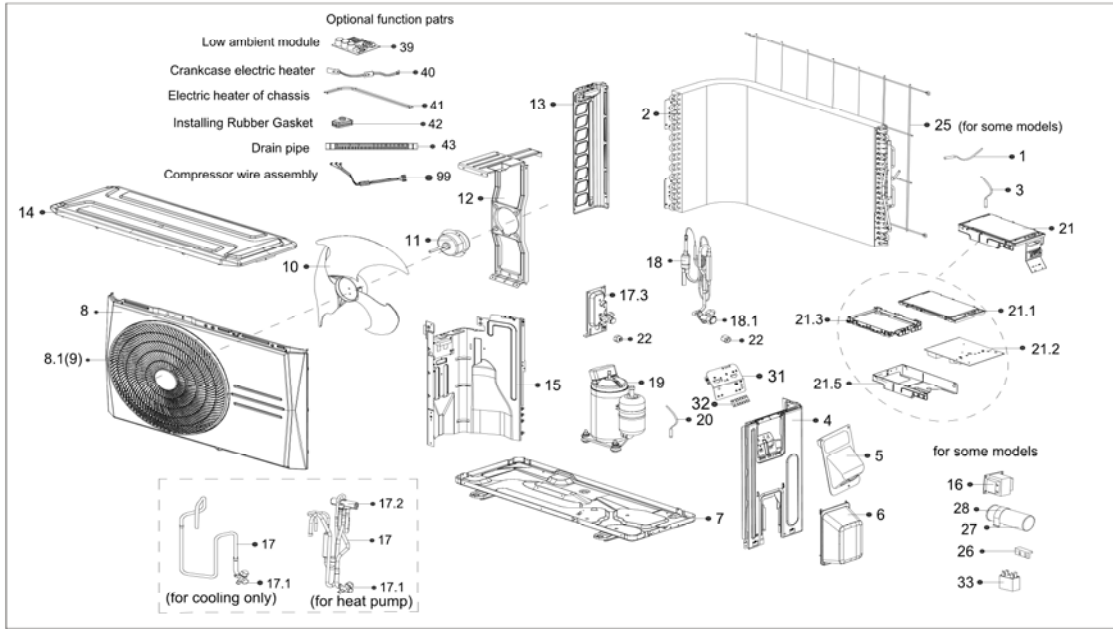

Midea Exploded View MCS-091BL1

EX_ID	Spare Parts Code	Part Name(EN)	Qty.
1	11201007000039	Indoor temperature sensor assembly	1
2	15822000A11189		1
3	11201007000136	Temperature Sensor	1
4	12222000006249	Right clapboard	1
5	12222000005102	Big handle	1
6	12122000007150	Water collector	1
7	12222000006485	Chassis Assembly	1
8	12222000004982	Front panel assembly	1
9	12222000005242	Air outlet grille	1
10	12100105000057	Axial flow fan	1
11	11002015000041	DC motor	1
12	12222000008924		1
13	12222000006244	Left side plate	1
14	12222000006246	Top cover assembly	1
15	12222000006484	Partition board assembly	1
16	17400306000019	Reactance	1
17	15422000013232	4-way Valve Assembly	1
17.1	15500204000021	Gas valve	1
17.2	15500216000341	4-way valve	1
17.3	12222000002571	Valve plate	1
18	15422000004812	Liquid valve assembly	1
18.1	15500208000028	Liquid valve	1
19	11103020000034	compressor	1
20	11201007000005	temperature sensor	1
21	17222000A45170	Electronic control box subassembly	1
21.1	12222000001455	Cover of electronic control box	1
21.2	17122000A26648	Outdoor main control board subassembly	1
21.3	12122000006913	Installation plate of electric parts	1
21.5	12222000001311	Installation box of electric parts	1
22	15500406000010	Brass Nut	1
22	15500406000016	Brass Nut	1
25	12222000003986	Rear Net	1
27	17400103000052	Capacitor of compressor	1
28	12200203000019	capacitor	1
31	12222000002259	Terminal install plate	1
32	17400401000035	Terminal	1