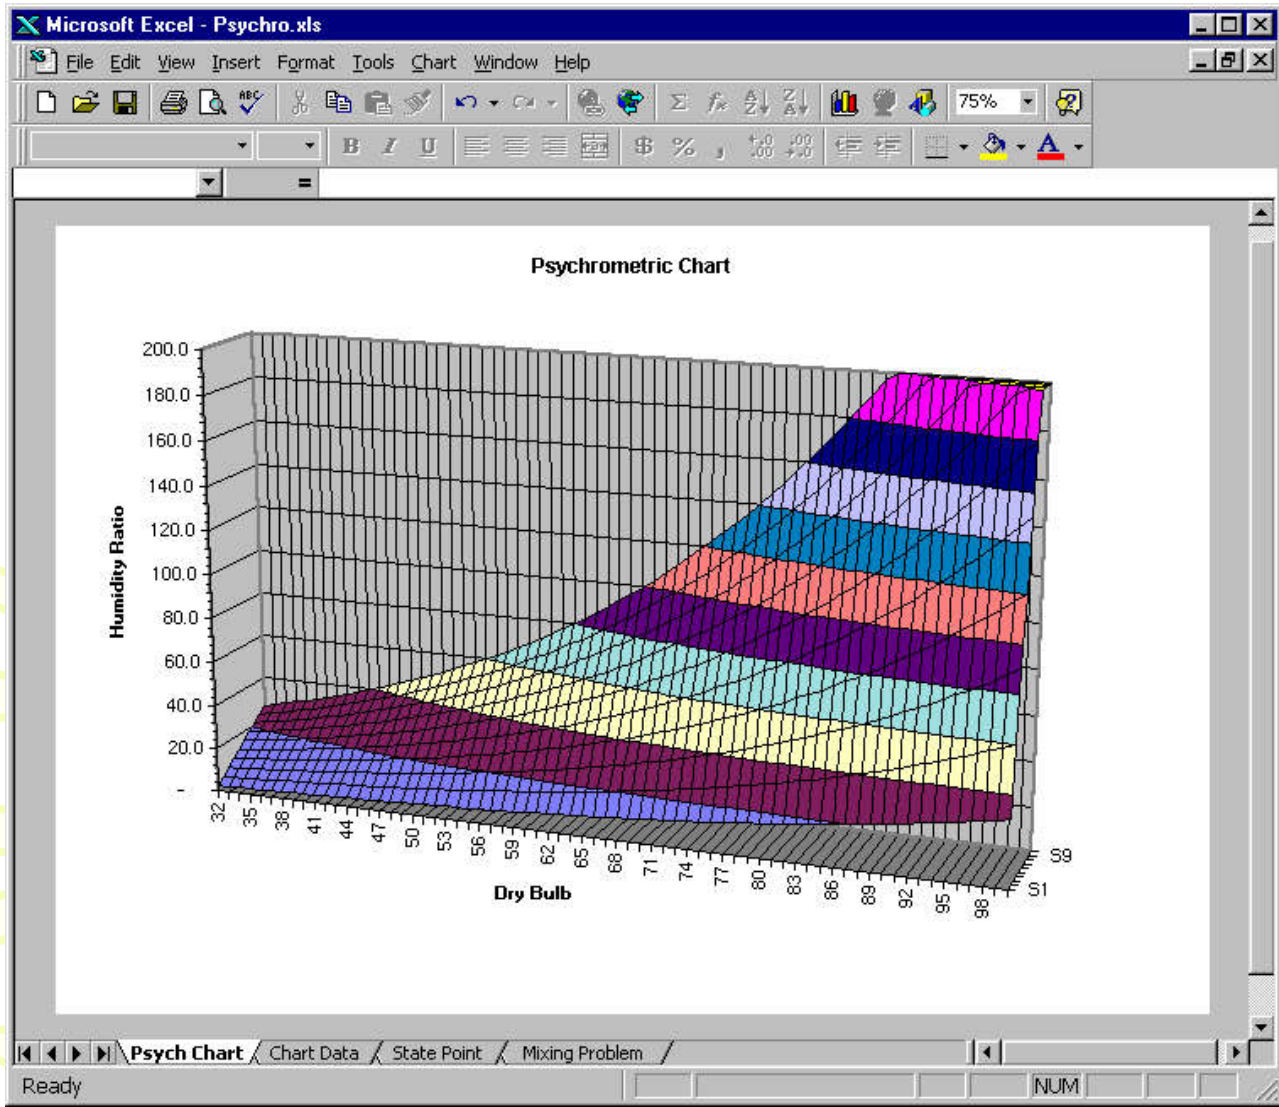

Psychrometer

A library of Visual Basic functions written especially for Excel 5.0 to calculate properties of moist air. The file contains a library of functions and Sample XLS Files showing state point calculations, mixing problems and a simple psychrometric chart.

You Must Have Microsoft Excel To View This Application.

Click to Run