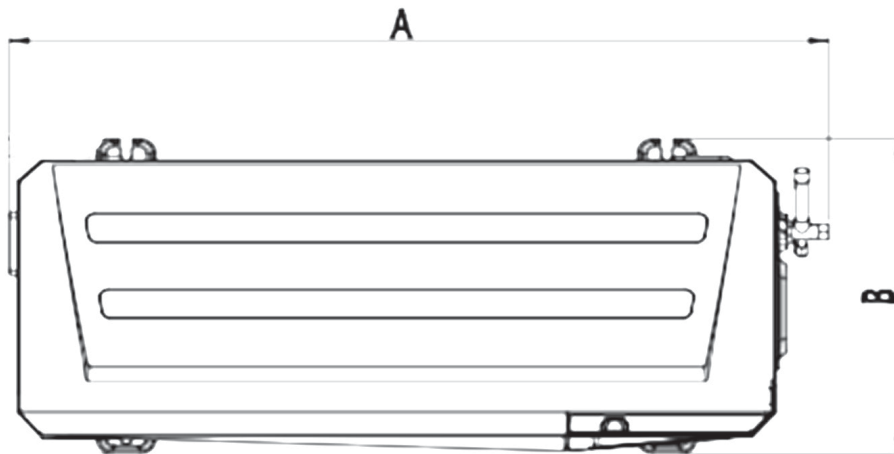

# Patriot<sup>™</sup> *SLIMLINE*

- Horizontal Discharge
- A/C HP Condensers
- 14 Seer

MODEL	A	B	C
18K	37"	15"	28"
24K/30K/36K	41"	18"	32"
48K	43"	21"	34"

MODEL	PAT COU-18HNR1	PAT COU-24HNR1	PAT COU-30HNR1	PAT COU-F36HNR1	PAT COU-F48HNR1
<b>BTU CAPACITY</b>	17,000	23,000	28,000	35,000	47,000
<b>SEER</b>	14	15			14
<b>HSPF</b>	8				
<b>VOLTAGE</b>	230V 1.0 ph				
<b>MAX FUSE</b>	15 amp		20 amp	25 amp	40 amp
<b>MCA</b>	10 amp	11 amp	14 amp	16 amp	25 amp
<b>OUTDOOR WxHxD</b>	37"x15"x28"		41"x18"x32"		43"x21"x34"
<b>COMPRESSOR</b>	ROTARY				SCROLL
<b>REFR. PIPING S/L</b>	1/2" - 1/4"	5/8" - 3/8"		3/4" - 3/8"	
<b>COOLING RANGE</b>	65-109°				
<b>HEATING RANGE</b>	39-75°				