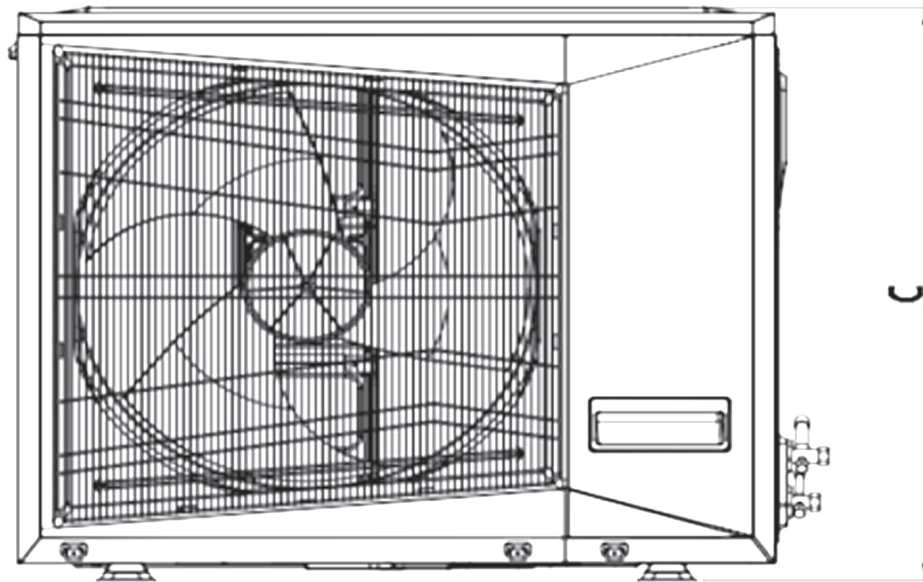

# Patriot<sup>™</sup> *SLIMLINE*

- Horizontal Discharge
- A/C HP Condensers
- 14 Seer

MODEL	A	B	C
18K	37"	15"	28"
24K/30K/36K	41"	18"	32"
48K	43"	21"	34"

MODEL	PAT COU-18HNR1	PAT COU-24HNR1	PAT COU-30HNR1	PAT COU-F36HNR1	PAT COU-F48HNR1
<b>BTU CAPACITY</b>	17,000	23,000	28,000	35,000	47,000
<b>SEER</b>	14	15			14
<b>HSPF</b>	8				
<b>VOLTAGE</b>	230V 1.0 ph				
<b>MAX FUSE</b>	15 amp		20 amp	25 amp	40 amp
<b>MCA</b>	10 amp	11 amp	14 amp	16 amp	25 amp
<b>OUTDOOR WxHxD</b>	37"x15"x28"		41"x18"x32"		43"x21"x34"
<b>COMPRESSOR</b>	ROTARY				SCROLL
<b>REFR. PIPING S/L</b>	1/2" - 1/4"	5/8" - 3/8"		3/4" - 3/8"	
<b>COOLING RANGE</b>	65-109°				
<b>HEATING RANGE</b>	39-75°				