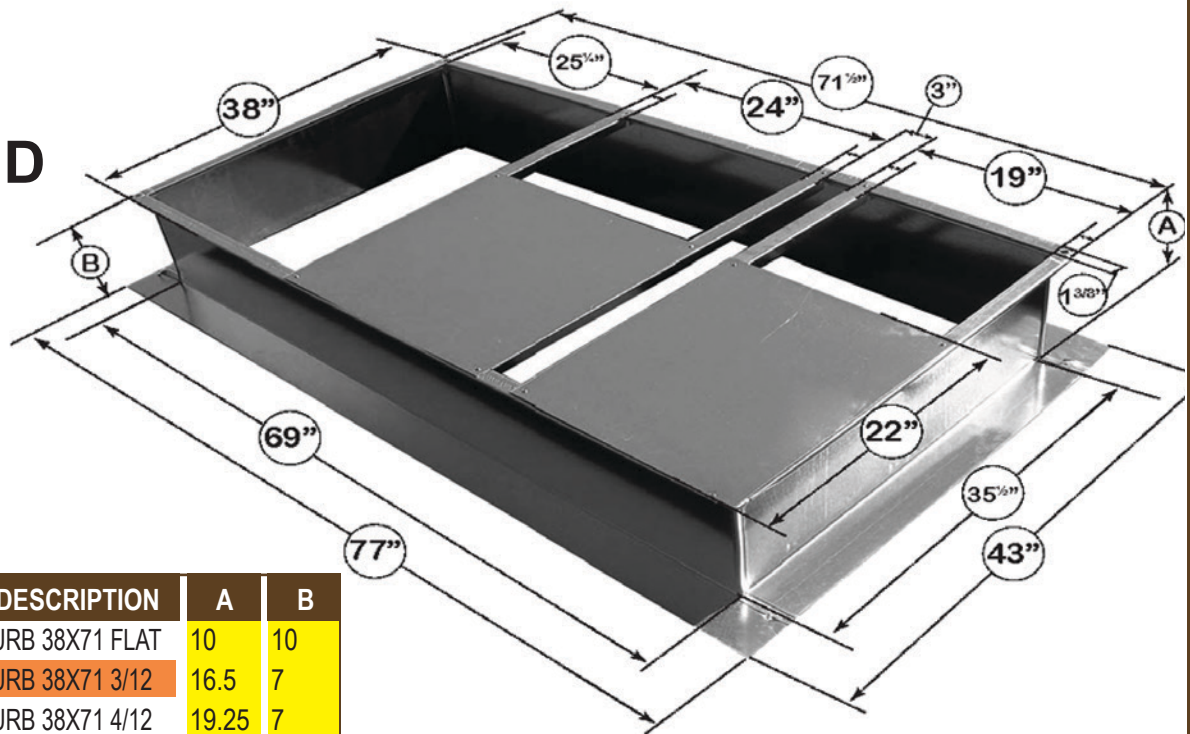

Roof Jacks, Curbs

ROOF JACK

Cooler Jacks for flat 4/12" & 5/12-18"
or 20" Square With Slide Dampler.
Will Also Accept Barometric Damper.

18" Square

CJ 180 - Flat

CJ 184 - 4/12 pitch

CJ 185 - 5/12 pitch

20" Square

CJ 200 - Flat

CJ 204 - 4/12 pitch

CJ 205 - 5/12 pitch

CURB & STAND

ITEM NUMBER	DESCRIPTION	A	B
CURB 3871 FLAT	CURB 38X71 FLAT	10	10
CURB 3871 3/12	CURB 38X71 3/12	16.5	7
CURB 3871 4/12	CURB 38X71 4/12	19.25	7
CURB 3871 5/12	CURB 38X71 5/12	21.5	7
CURB 3871 ADJ	CURB 38X71 ADJ	Varies	Varies