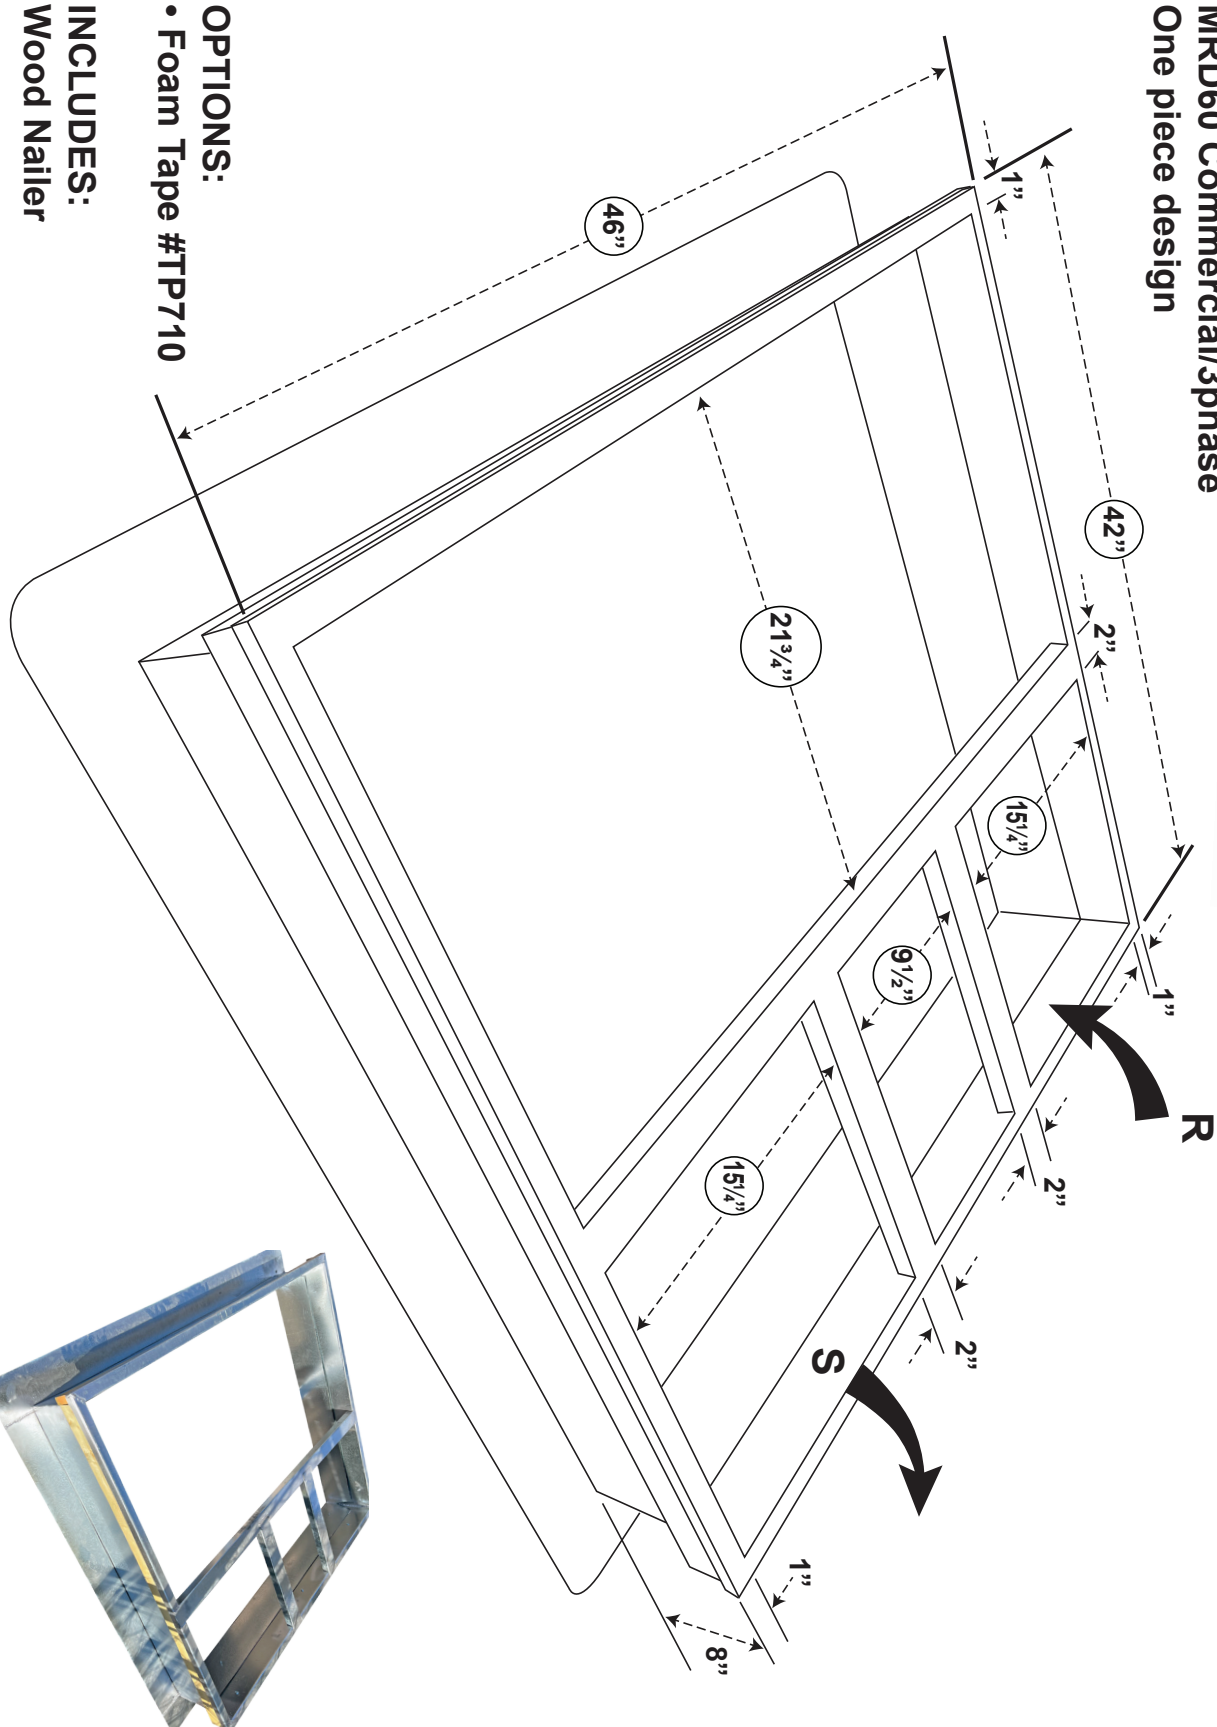

GM-Curbs

Flat Curb Fits Midea

MRD48 4ton

MRD60 5ton

MRD60 Commercial/3phase

One piece design

OPTIONS:

- Foam Tape #TPP710