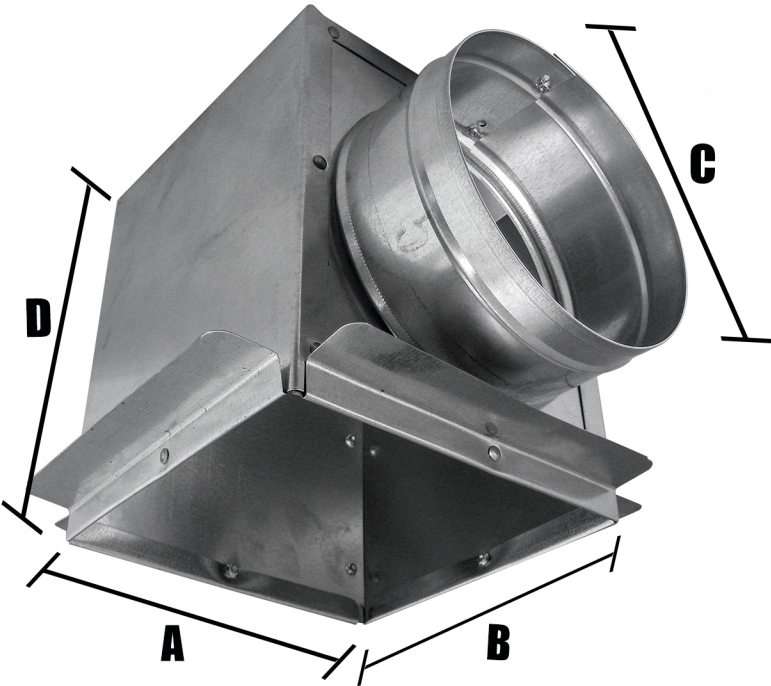

Side Inlet Ceiling Box

www.generalmetals.com

When limited on Height in an attic the Perfect Seal Side Inlet Ceiling Boxes for your application. You can mount on Ceiling, Wall or Floor. Sealed with Pookie Duct Sealant . Includes Plaster ground.Last dimension is round connection size.

Product Dimensions	ROUGH IN			
	A	B	C	D
CBSI 6X6X5	6"	6"	5"	6"
CBSI 8X8X6	8"	8"	6"	8"
CBSI 10X10X8	10"	10"	8"	10"
CBSI 12X12X10	12"	12"	10"	12"
CBSI 14X14X12	14"	14"	12"	14"